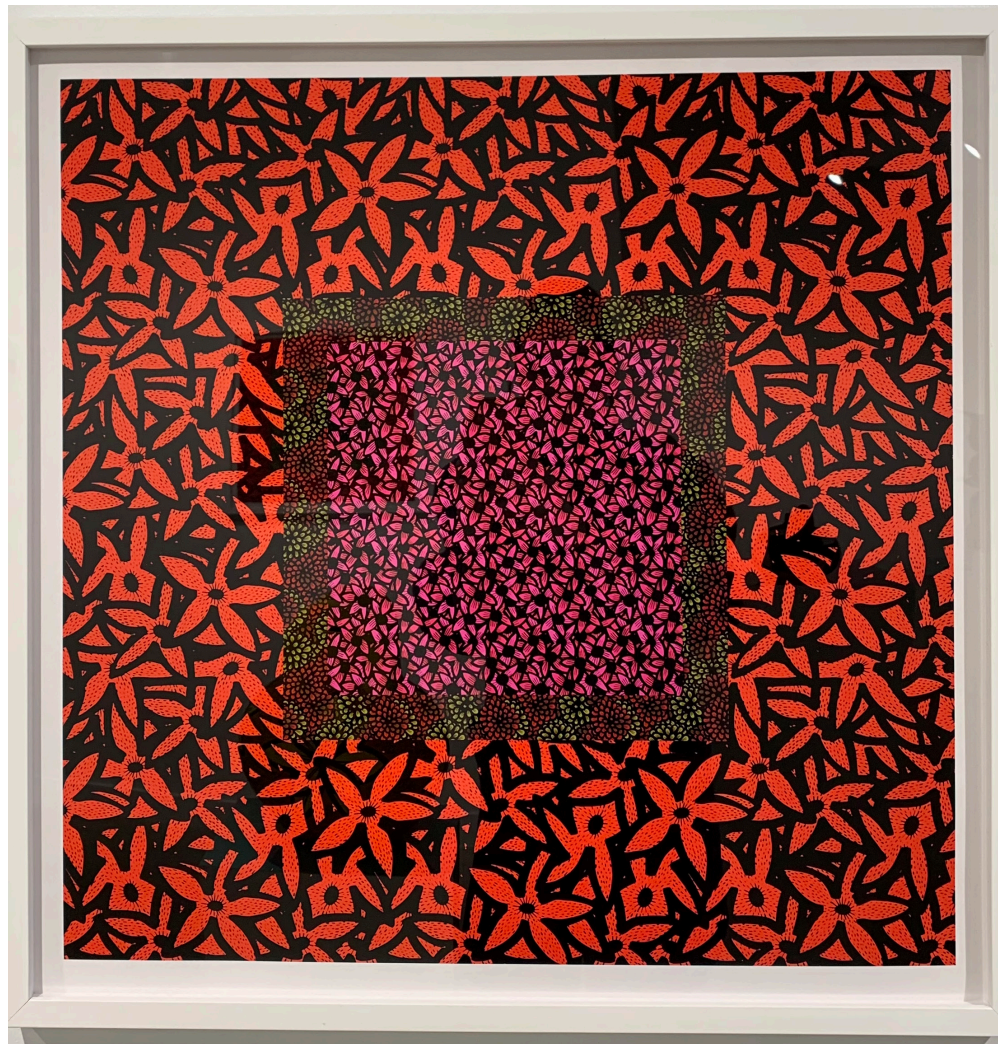

FLAG NO. 1, 2022
ARCHIVAL PIGMENT PRINT
26 X 26
$1,800