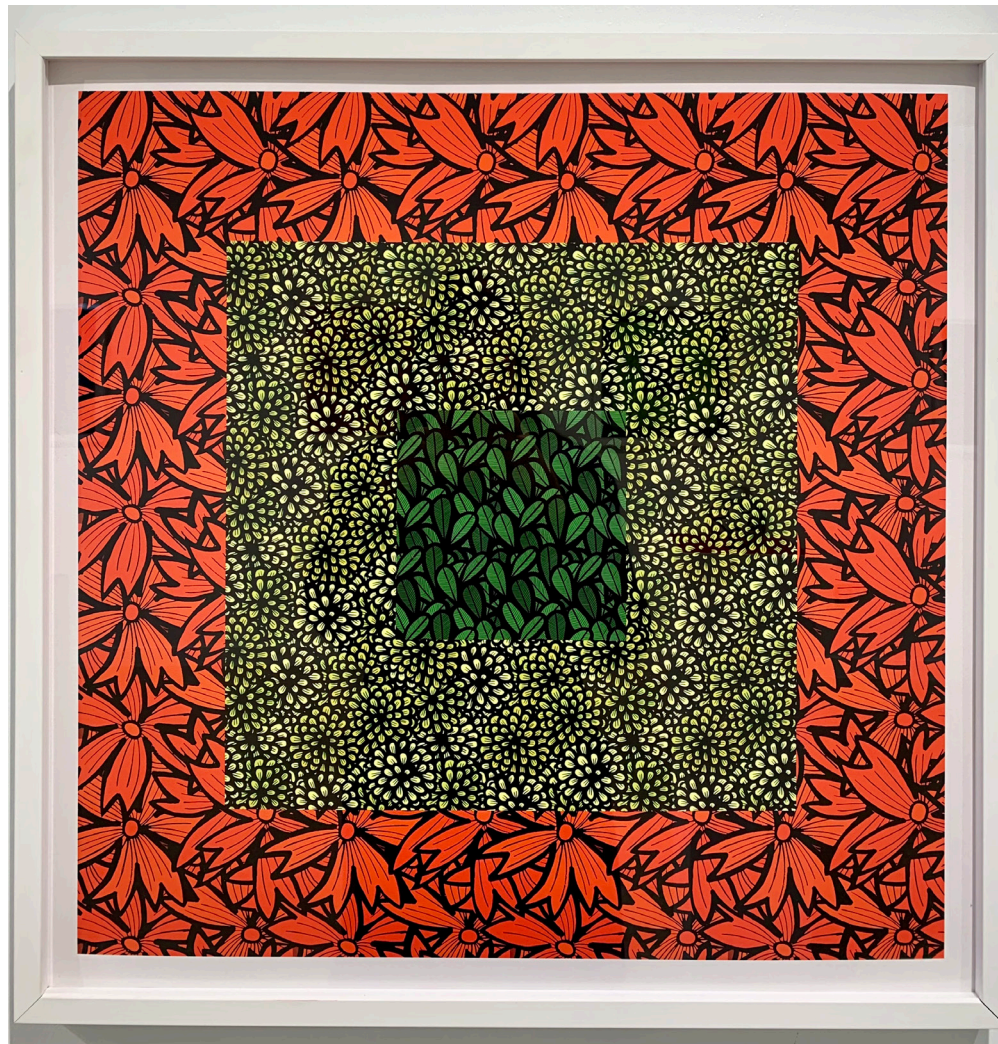

FLAG NO. 3, 2022
ARCHIVAL PIGMENT PRINT
26 X 26
$1,800