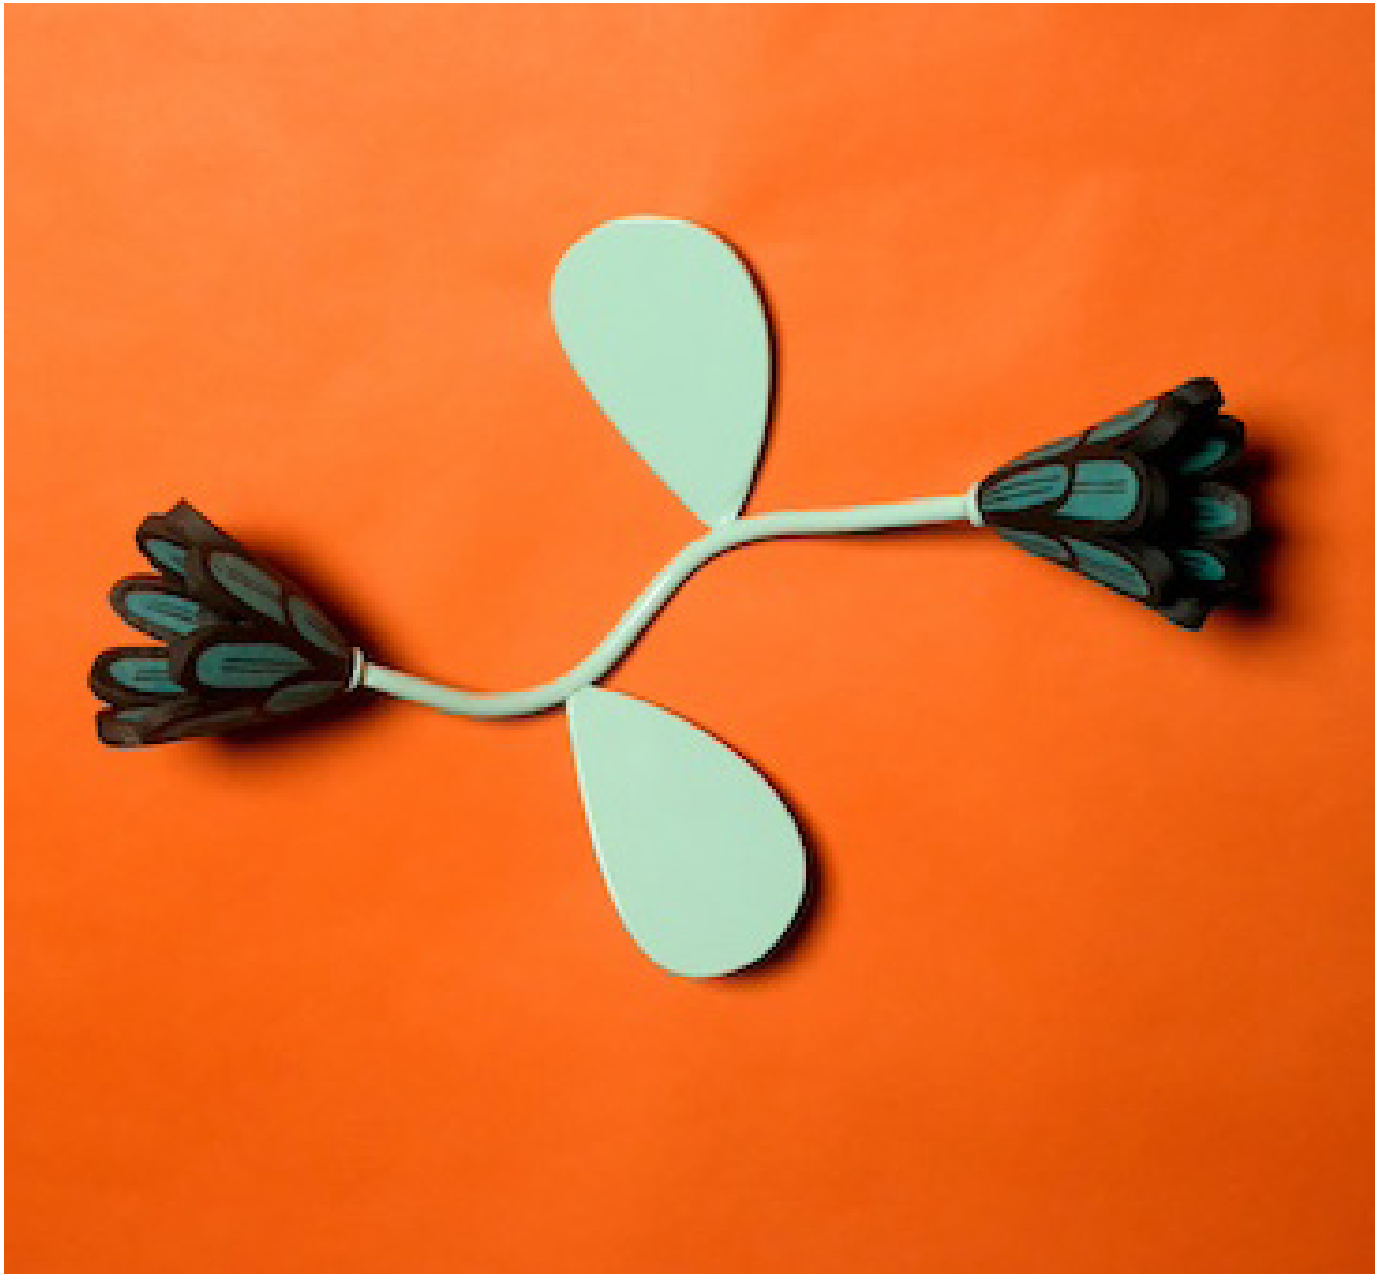

WALL FLOWER #3, 2023
POWDER-COATED STEEL AND CERAMIC
14 X 16 X 8

SOLD