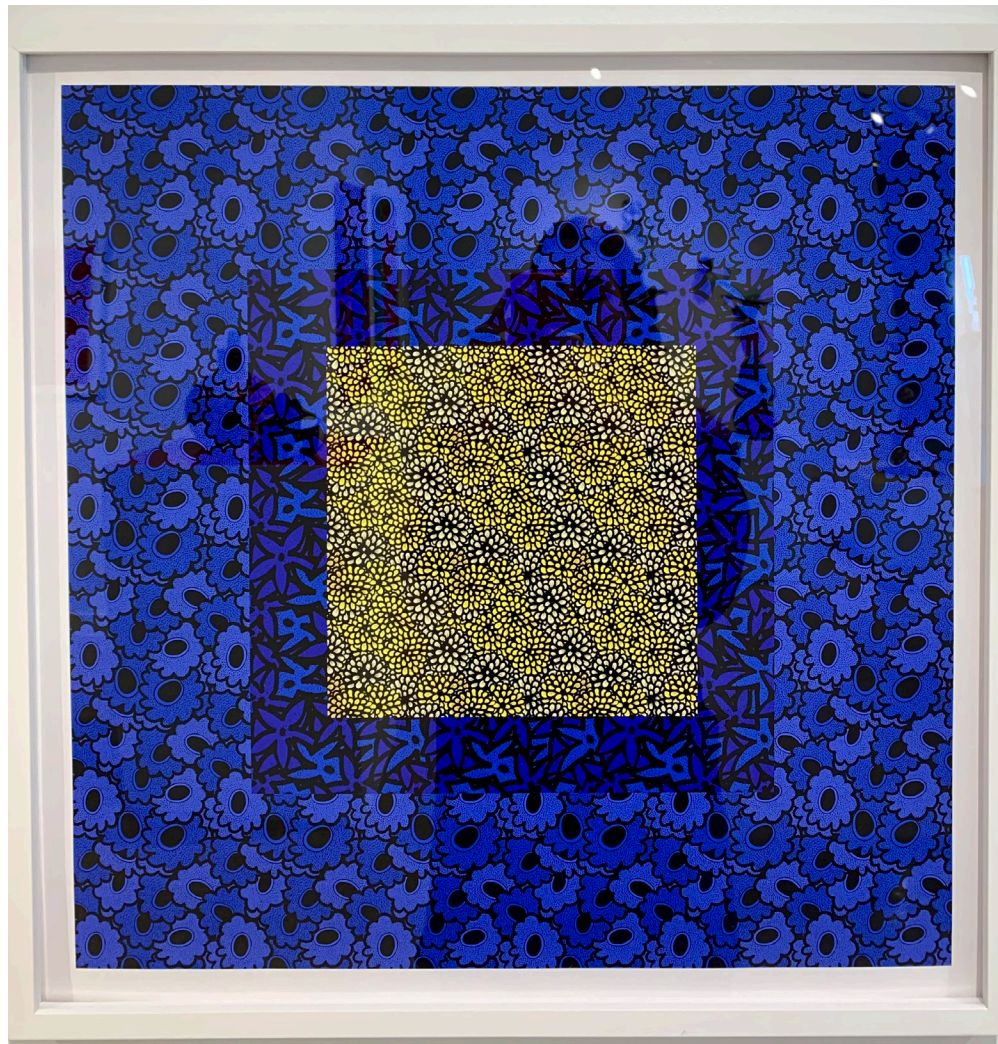

FIRE-TORCH DAHLIA, 2023

INDIA INK, FLASH PAINT, ACRYLIC AND SCREENPRINT ON CANVAS

42 X 29

\$2,000

DOGWOOD PAIR, 2023
ACRYLIC AND SCREENPRINT ON CANVAS
42 X 29
\$2,000

FLAG NO. 9, 2022
ARCHIVAL PIGMENT PRINT
26 X 26
\$1,800

FLAG NO. 7, 2022
ARCHIVAL PIGMENT PRINT
26 X 26
\$1,800

FLAG NO. 2, 2022
ARCHIVAL PIGMENT PRINT
26 X 26
\$1,800

FLAG NO. 5, 2022
ARCHIVAL PIGMENT PRINT
26 X 26
\$1,800

FLAG NO. 3, 2022
ARCHIVAL PIGMENT PRINT
26 X 26
\$1,800