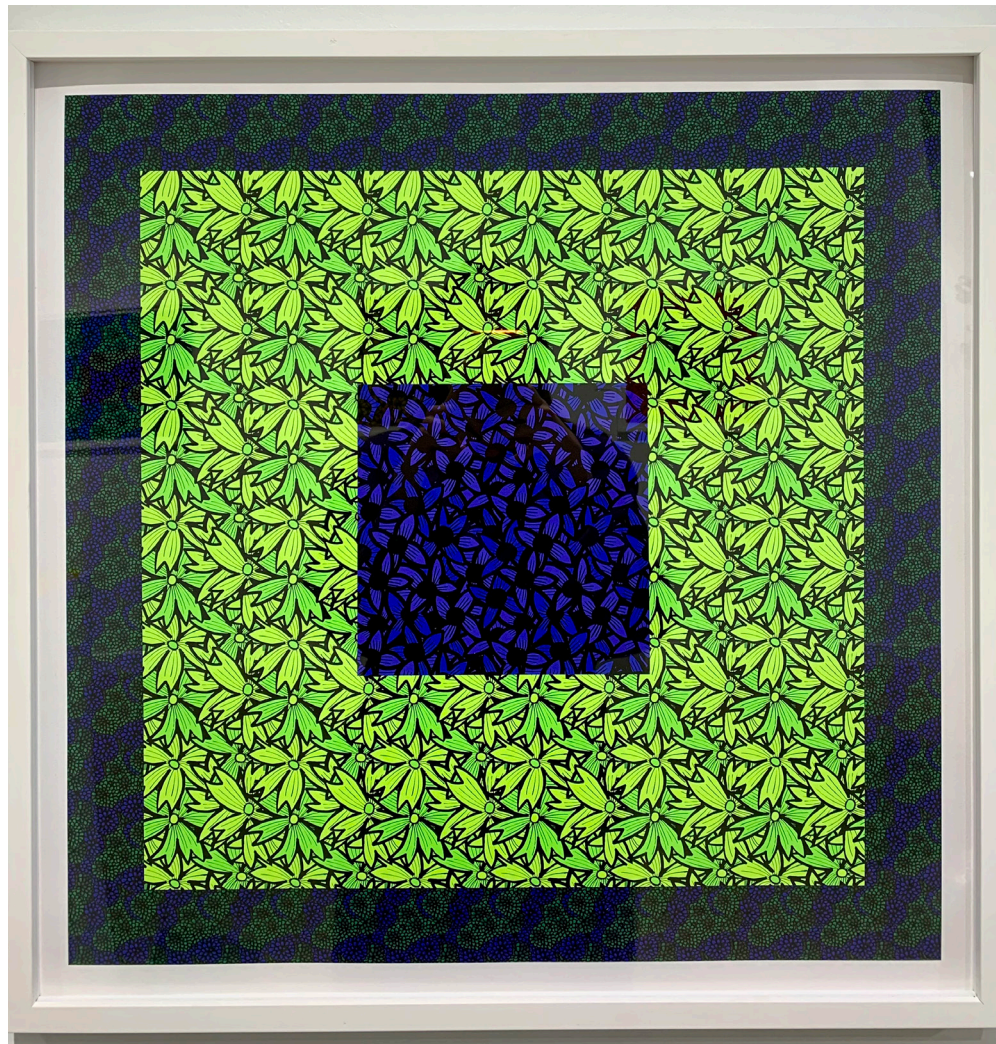

FIRE-TORCH DAHLIA, 2023

INDIA INK, FLASH PAINT, ACRYLIC AND SCREENPRINT ON CANVAS

42 X 29

\$2,000

DOGWOOD PAIR, 2023
ACRYLIC AND SCREENPRINT ON CANVAS
42 X 29
\$2,000

FLAG NO. 9, 2022
ARCHIVAL PIGMENT PRINT
26 X 26
\$1,800